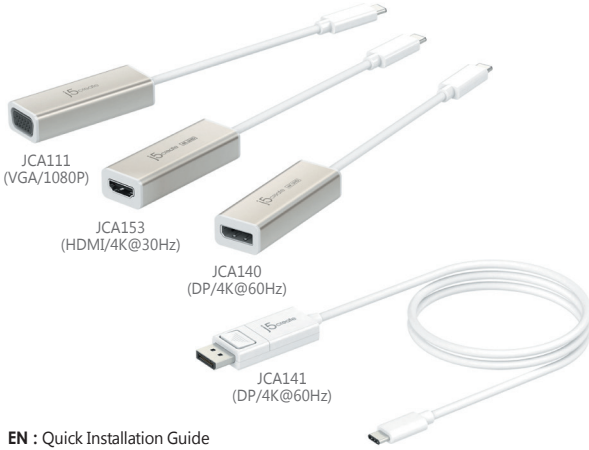

# USB Type-C Display Adapter

JCA111 / 153 / 140 / 141

EN : Quick Installation Guide  
 日本語: クイックインストールガイド

## System Requirements

- Available DisplayPort Alternate Mode over USB Type-C connector. Perfect for Macbook and Chromebook.
- DisplayPort v1.1a required on graphics card to support 1080P @ 60Hz resolution. (JCA111)
- DisplayPort v1.2 required on graphics card or video source to support 4K x 2K @ 30Hz resolution. (JCA153)
- DisplayPort v1.2 required on graphics card or video source to support 4K x 2K @ 60Hz resolution. (JCA140/141)